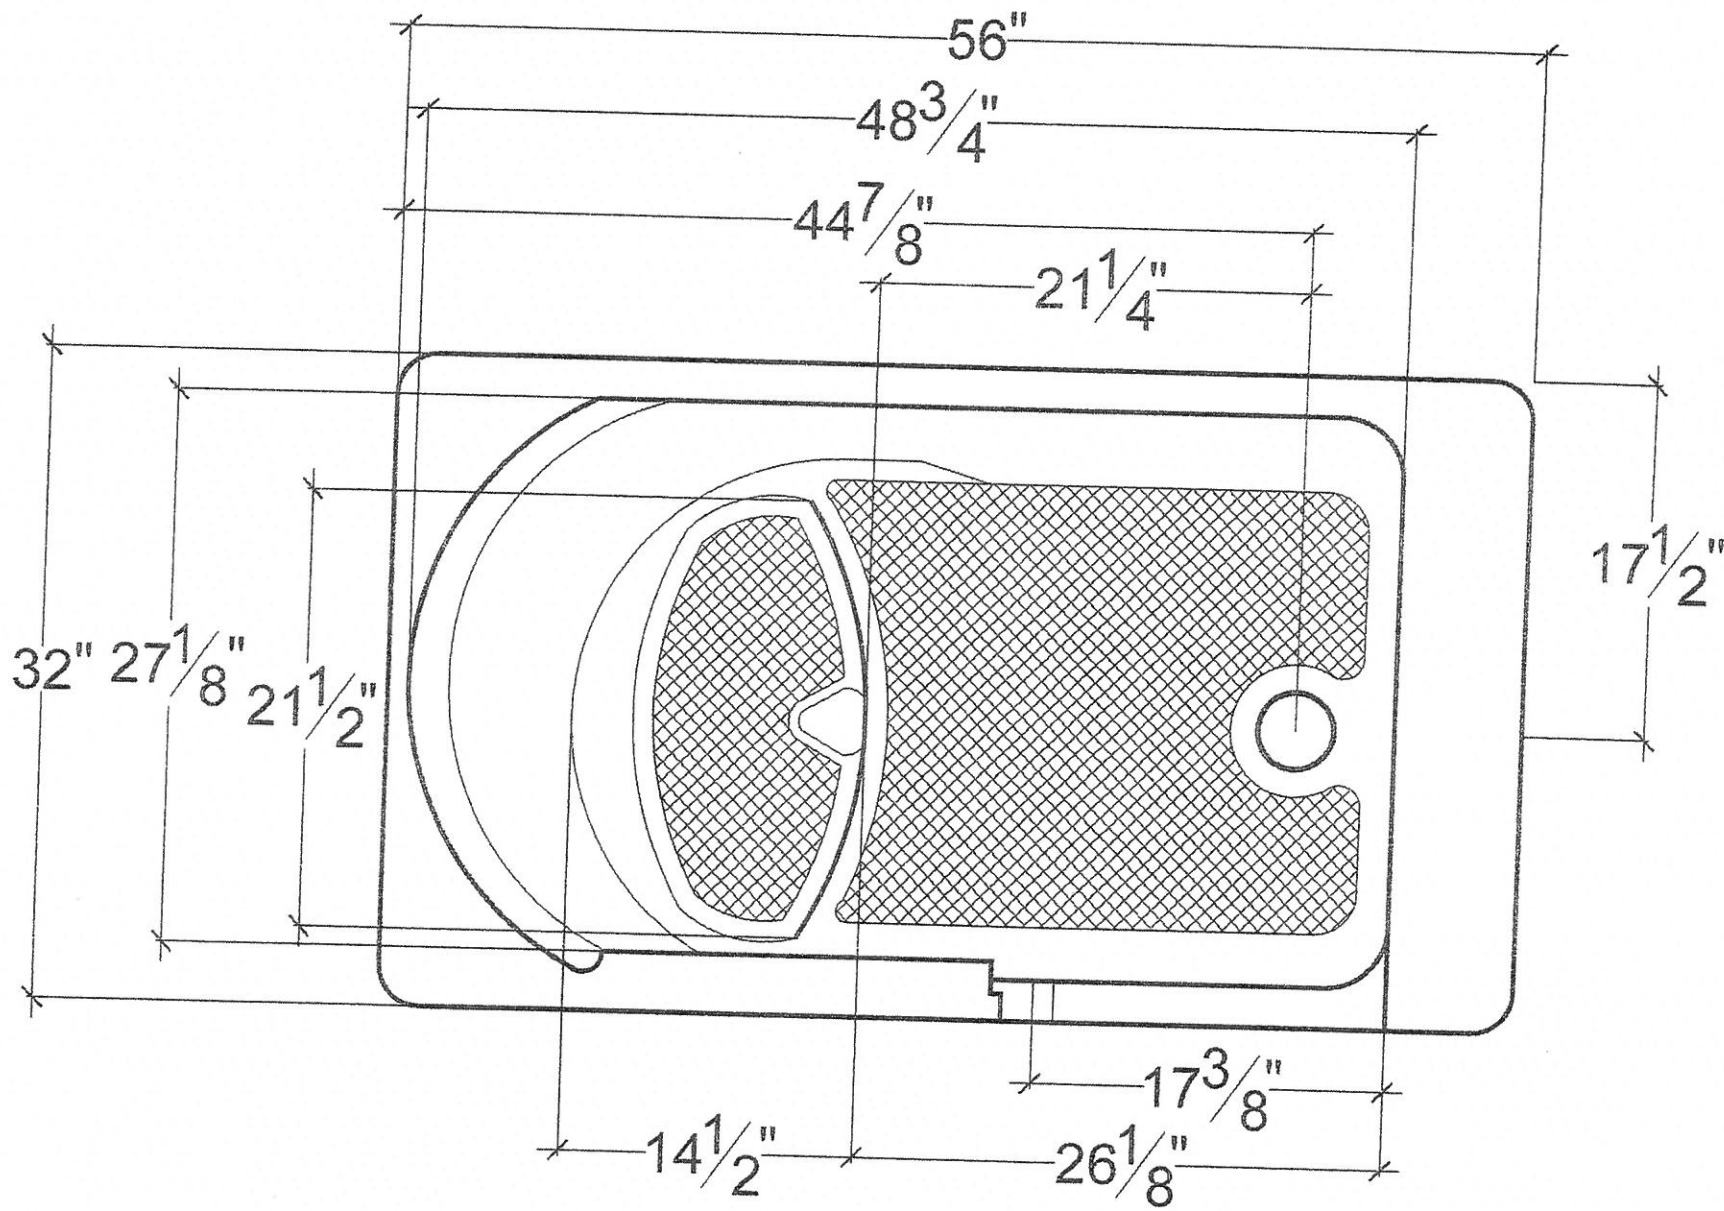

VIEW: FRONT  
SCALE: NOT TO SCALE  
DRAWING: A.RUTZEN 4/25/2012  
REVISION: 58" TOP

Manufacturers  
of the World's  
Finest  
Walk-In Bathtubs

BOCA WALK-IN TUBS  
411 HICKORY  
CARSON, CA 94503  
TEL: 1-800-803-8995  
FAX: 770-720-1319  
bocawalktubs@yahoo.com

MODEL: DIAMOND ELITE

VIEW: TOP  
SCALE: NOT TO SCALE  
DRAWING: A-RUTZEN 4/25/2012  
REVISION: 56" TOP