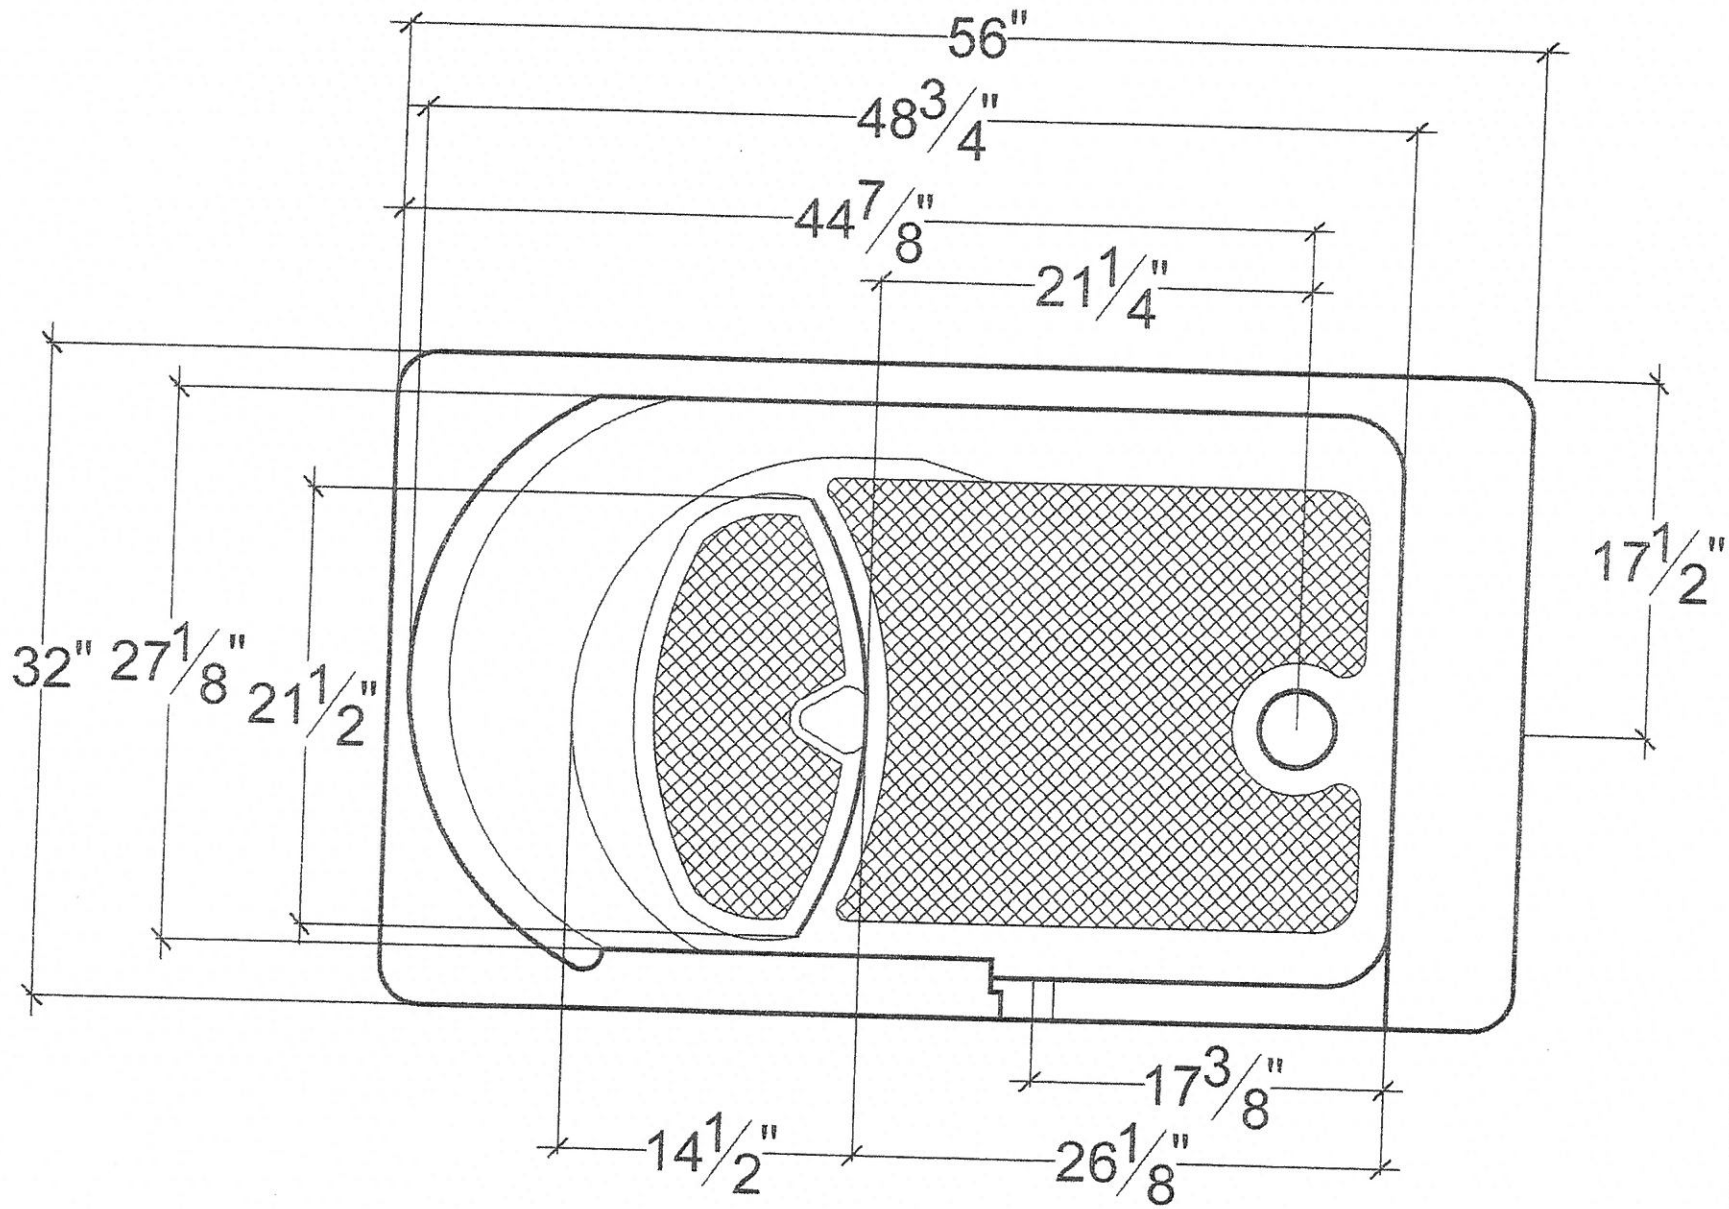

Manufacturers
of the World's Finest
Walk-In Bathtubs

MODEL: DIAMOND ELITE

VIEW: TOP
 SCALE: NOT TO SCALE
 DRAWING: A. RUTZEN 4/25/2012
 REVISION: 56" TOP

BOCA WALK-IN TUBS
 411 HIGHWAY 2
 CANTON, CA 95021
 TEL: 1-800-903-8095
 FAX: 770-720-1319
 bocatuborders@yahoo.com