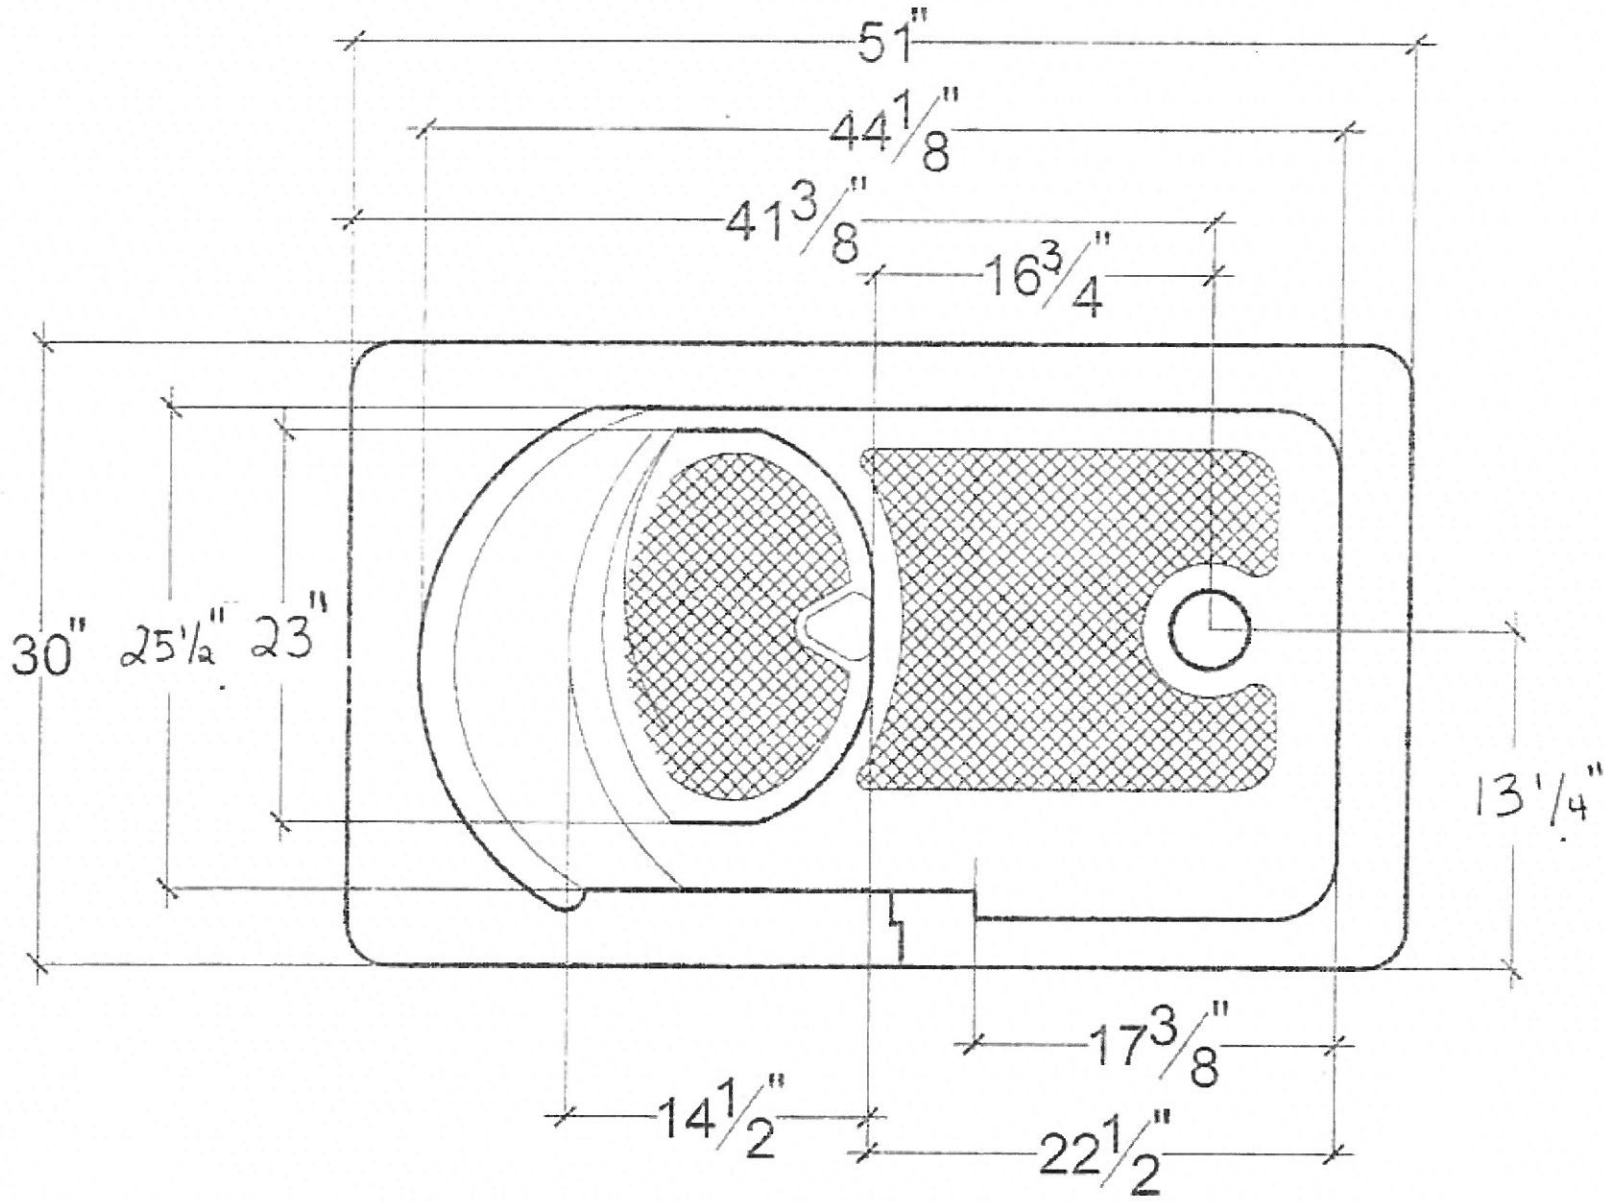

Manufacturers
of the World's
Finest
Walk-In Bathtubs

MODEL: DIAMOND ELITE

VIEW TOP
SCALE: NOT TO SCALE
DRAWING: A-BUT-111-13260012
REVISED: 30-116
30x50x36