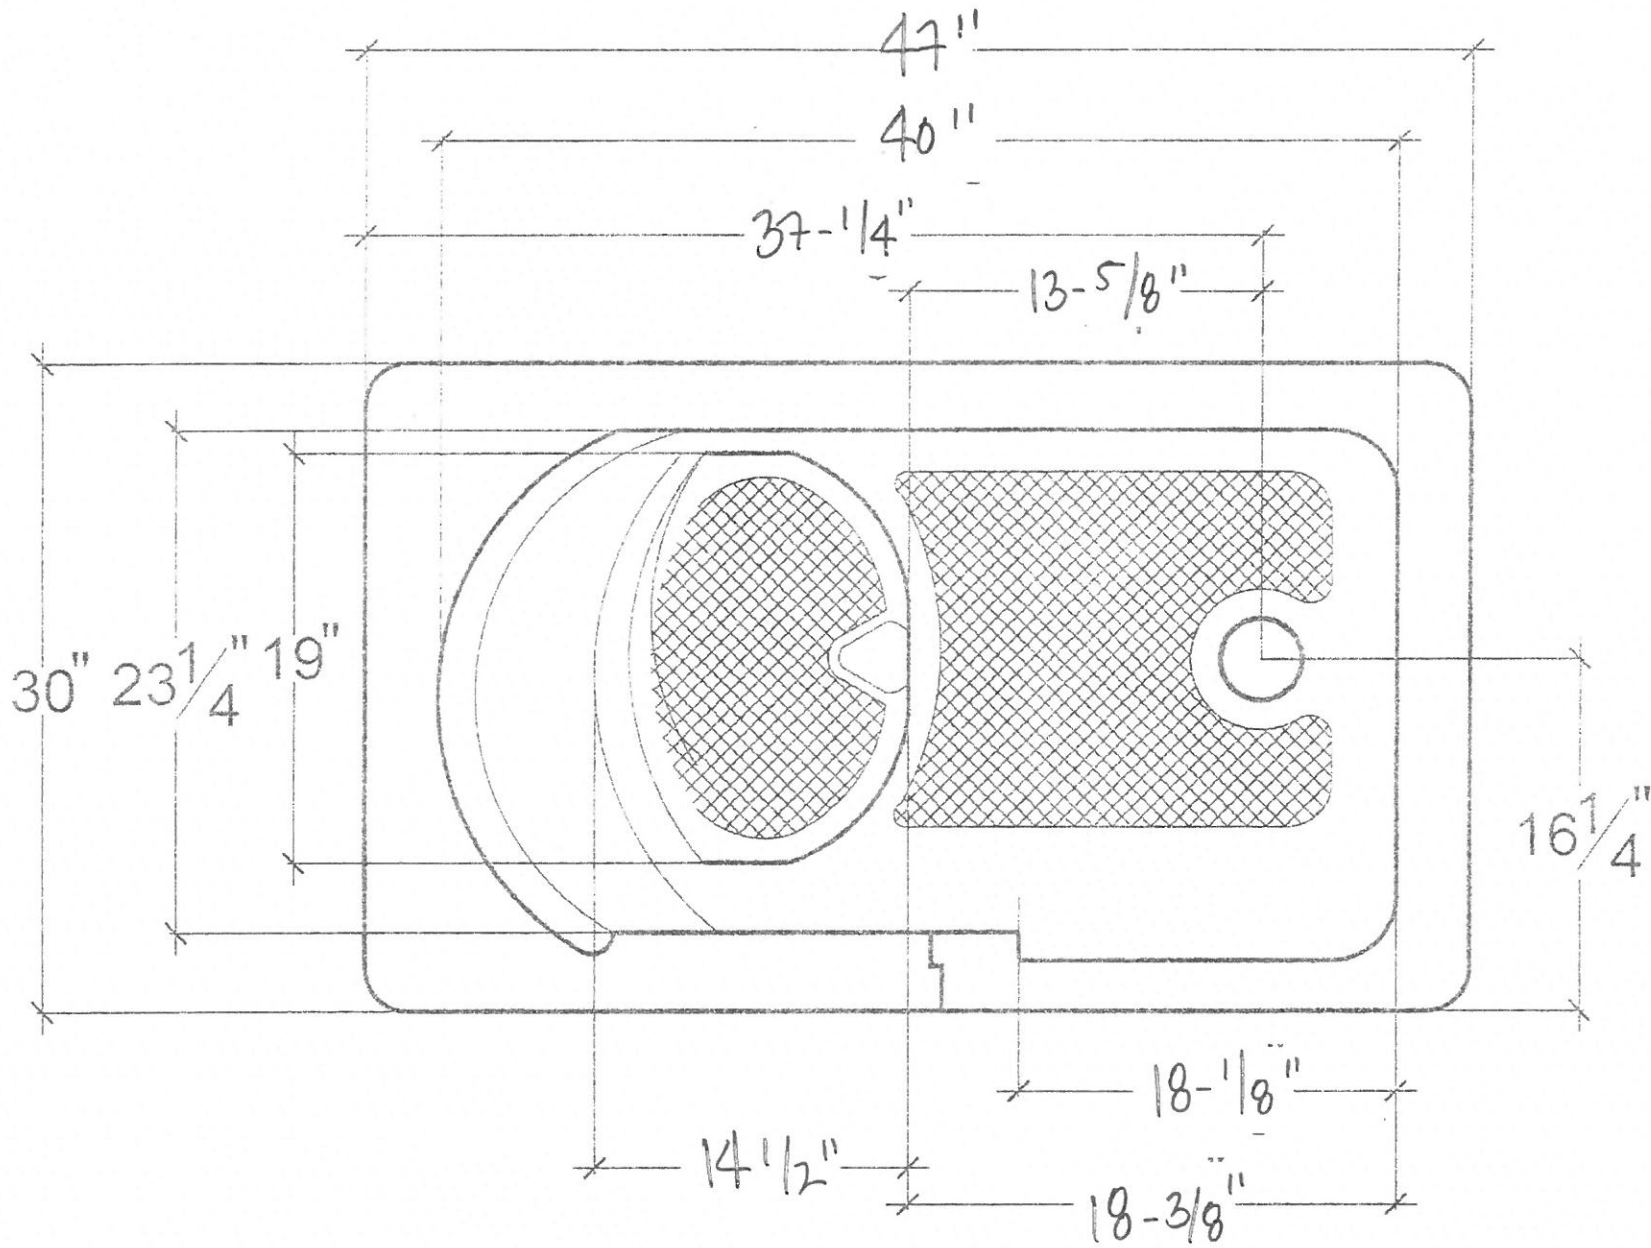

47" (topview)

Manufacturers
of the World's
Finest
Walk-In Bathtubs

DUCA WALK IN TUBS
411 HICKORY RID PARK 2
CANTON, GA 30115
TEL: 1.800.503.8095
FAX: 770.220.1319
www.ducawalkin.com

MODEL: DIAMOND ELITE

VIEW TOP
SCALE: NOT TO SCALE
DRAWING: A:RUTZEN 10/29/2012
REVISION: 30" Tub
30 x 50 x 36